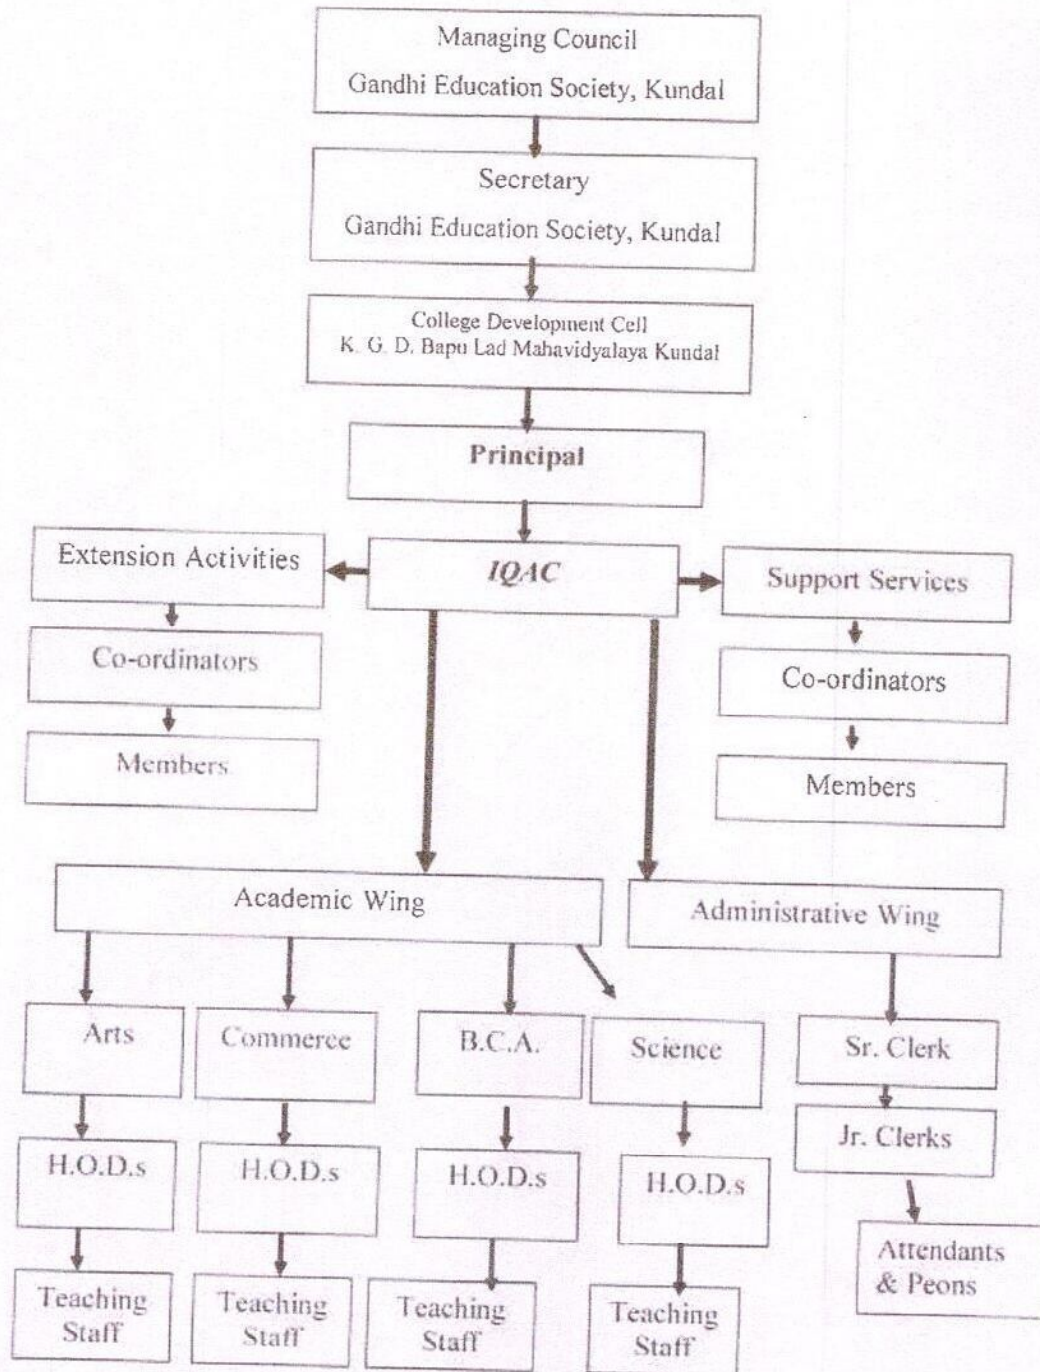

## The Organizational Structure of The Institution

*K. G. D.*  
**Incharge Principal**  
Krantiarani G.D. Bapu Lad  
Mahavidyalaya, Kundal  
Tal-Palus, Dist. Sangli