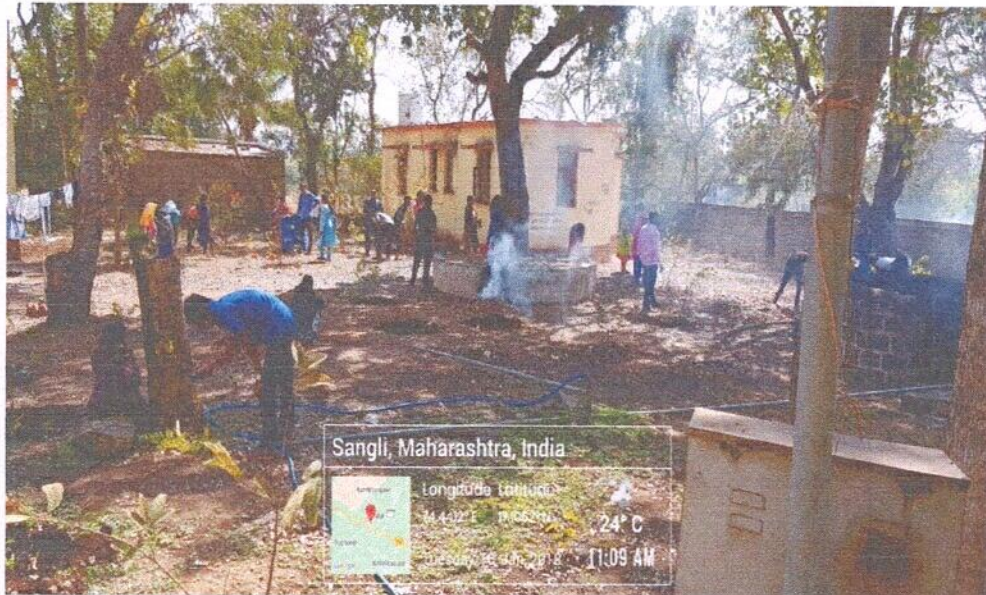

Health Check up Camp 27.09.2017

NSS Special Camp 16.01.2018