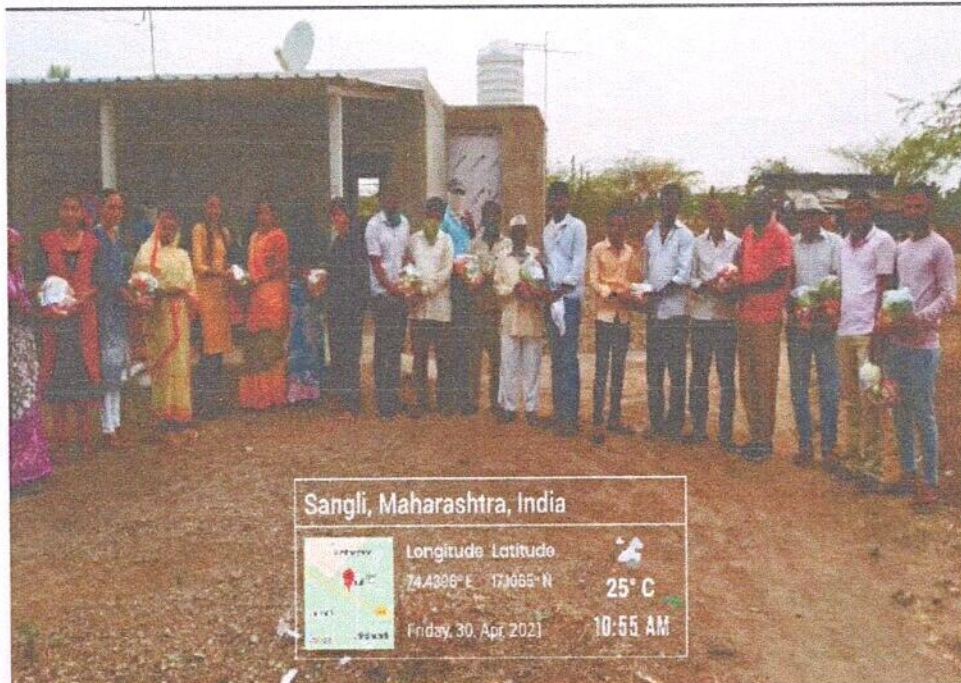

Food Grain Distribution 30.4.2021

Food Grain Distribution 30.4.2021